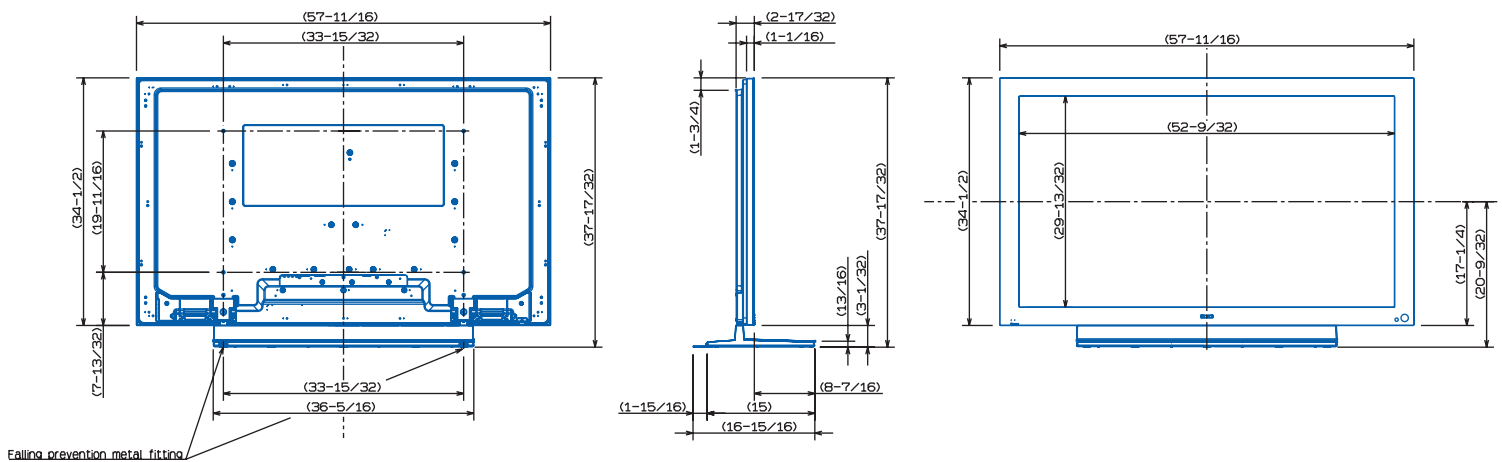

PRODUCT DIMENSIONS

- > Panel (W x H x D): 57-11/16" x 34-1/2" x 2-17/32"
- > Panel Weight: 110.0 lbs. (49.9 kg)

INTEGRATED TECHNOLOGIES

ULTRA-SLIM PROFILE WALL MOUNT (KRP-WM01)

- > Specifically designed to preserve the PRO-141FD's slim design when wall-mounted (optional - sold separately)