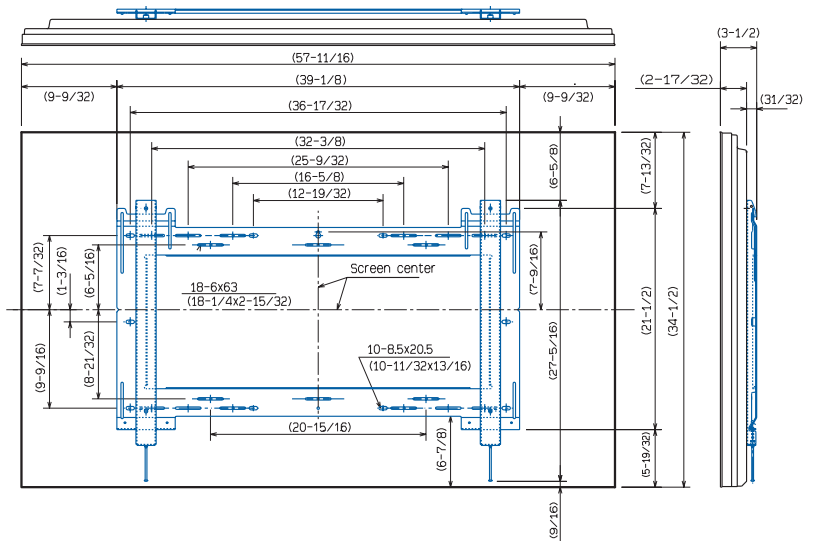

VIDEO & AUDIO CONNECTIVITY

- > Inputs
 - 4 Independent HDMI 1.3
 - 1 DVI w/HDCP
 - 1 Component
 - 1 Composite
 - 1 RS-232C
 - LAN (10/100 Base-T Ethernet) for IP Control
 - PC
- > Output
 - IR Repeater

PRODUCT DIMENSIONS

- > Panel (W x H x D): 57-11/16" x 34-1/2" x 2-17/32"
- > Panel Weight: 110.0 lbs. (49.9 kg)

INTEGRATED TECHNOLOGIES

ULTRA-SLIM PROFILE WALL MOUNT (KRP-WM01)

- > Specifically designed to preserve the PRO-141FD's slim design when wall-mounted (optional - sold separately)